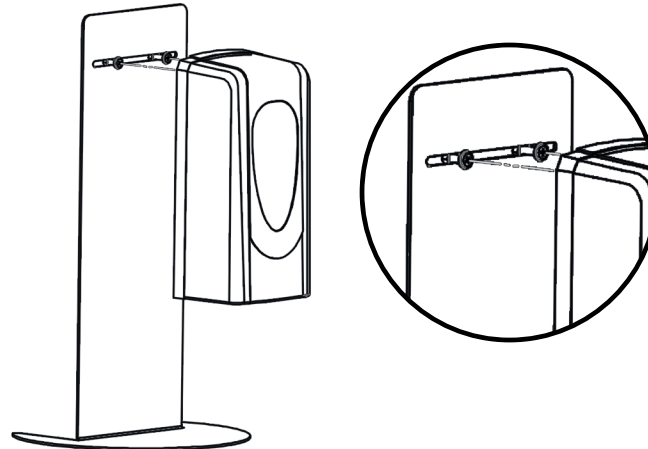

**Item # 430-STA-1 Automatic Hands-Free Liquid/Gel Hand Sanitizer/Soap Dispenser with Table Top Dispenser Stand, 1200 mL, White**

**PARTS LIST**

**STEP 1**

Insert (2) M6 x 16 screws into the proper mounting positions

**STEP 2**

Anchor M6 x 16 screws with M6 x 2 bolts, make sure it is secured

**STEP 3**

Secure dispenser on mounting screws

**STEP 4**

Installation Complete