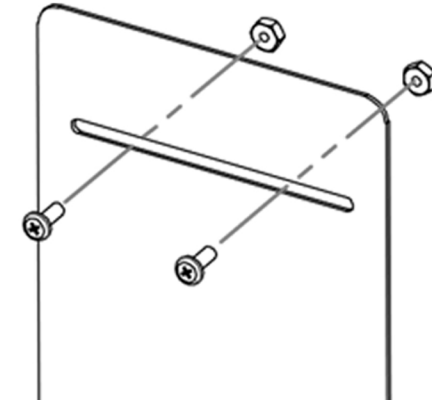

**Item # 430-STA-1 Automatic Hands-Free Liquid/Gel Hand Sanitizer/Soap Dispenser with Table Top Dispenser Stand, 1200 mL, White**

**PARTS LIST**

**STEP 1**

Insert (2) M6 x 16 screws into the proper mounting positions

**STEP 2**

Anchor M6 x 16 screws with M6 x 2 bolts, make sure it is secured

**STEP 3**

Secure dispenser on mounting screws

**STEP 4**

Installation Complete