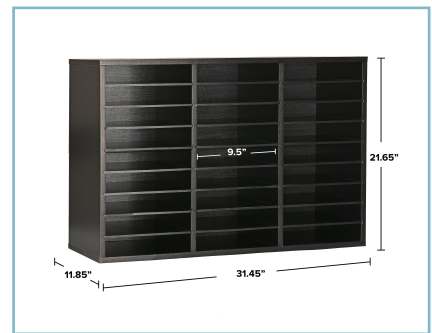

ADIOF201-01-SERIES

Wooden 27-Compartment Literature Organizer

Life is crazy and messy, but you can help yourself, staff, and students stay as organized as possible with our Wooden 27 Compartment Literature Organizer. Its versatility allows it to be employed anywhere, such as at school, offices, or daycares. Created from sturdy wood material, the contemporary literature organizer will seamlessly blend into your room and outlast cheap cardboard alternatives. Our customizable organizer can be adjusted in 2-inch increments, accommodating a variety of items you need to store. With no pesky wooden pegs to adapt to the perfect size, you can effortlessly change each shelf to the desired height by sliding them into the grooves etched in the wood. It can hold papers, files, or even larger items like art projects, office supplies, and binders. Each shelf is constructed from durable MDF; so, you can be assured it will firmly hold your items. These compartments are also perfect for name tags or labels so that you can assign slots for a person's name, project, or date. Time is of the essence; thus, we designed our organizer for easy assembly, with minimal hardware that will not stagger over time. When you buy our Wooden 27 Compartment Literature Organizer, you're getting a long-lasting product that will help maintain order and locate essential items immediately.

Color Options:

Black

Medium Oak

White

Compartments adjust in 2" increments.

Name tags great for names, projects, or dates.

Etched grooves will comfortably support your shelves.