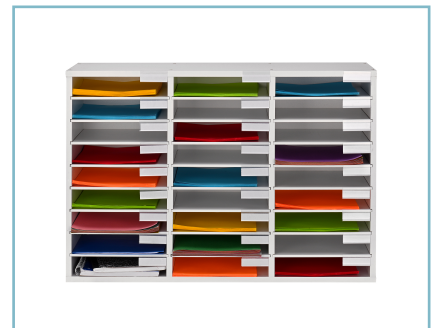

ADIOF201-01-SERIES

Wooden 27-Compartment Literature Organizer

Life is crazy and messy, but you can help yourself, staff, and students stay as organized as possible with our Wooden 27 Compartment Literature Organizer. Its versatility allows it to be employed anywhere, such as at school, offices, or daycares. Created from sturdy wood material, the contemporary literature organizer will seamlessly blend into your room and outlast cheap cardboard alternatives. Our customizable organizer can be adjusted in 2-inch increments, accommodating a variety of items you need to store. With no pesky wooden pegs to adapt to the perfect size, you can effortlessly change each shelf to the desired height by sliding them into the grooves etched in the wood. It can hold papers, files, or even larger items like art projects, office supplies, and binders. Each shelf is constructed from durable MDF; so, you can be assured it will firmly hold your items. These compartments are also perfect for name tags or labels so that you can assign slots for a person's name, project, or date. Time is of the essence; thus, we designed our organizer for easy assembly, with minimal hardware that will not stagger over time. When you buy our Wooden 27 Compartment Literature Organizer, you're getting a long-lasting product that will help maintain order and locate essential items immediately.

Color Options:

Black

Medium Oak

White

Compartments adjust in 2" increments.

Name tags great for names, projects, or dates.

Etched grooves will comfortably support your shelves.