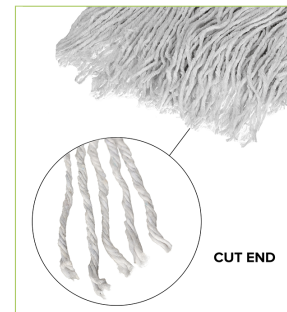

ALP300-SERIES

White, Cut-End Mop Head's with 1" & 5" Headband's, Pack of 12

When looking for a mop head, you want to be reassured you are getting the most bang for your buck. Our White, Cut-End, Mop Head with either a 1" or 5" Headband, is the product that checks off both quality and cost-efficiency. Their versatility allows them to be used in all industries, from hotels and hospitals to schools and restaurants. Our superior blended mop heads 16-ounce absorption capabilities and extended coverage will make cleaning fast and easy. The White, Cut-End, Mop Head's will not only improve your workflow but also save you time. When you pair our mops with one of our quick change or jaw handles, you can swiftly release, change your mop head, and continue with your tasks in no time. The time saved allows you to allocate time to other tasks or even clock out a little early. When using our White, Cut-End, Mop Head's, we encourage you to fully ring it out in our Mop Bucket with Down Press Wringer to ensure its longevity. When you're ready for a new mop head, it's as simple as tossing your old one in the trash can and grabbing a fresh clean one. We've ensured that these mop heads are very economical so that you can replace them as frequently as needed without taking a toll on your budget. Whatever benefits our mop heads will bring, you can be assured you're receiving a fair price along with a top-quality item.

FEATURES

Color: White

Material: Cotton Blend

Quantity: Sold as a pack of 12

Compatible Handles: Jaw and quick-change handles.

Use: Ideal for general purpose cleaning or one-time use.

Time-Saver: Reduces your cleaning time with its ample spread.

Launderability: Can either be hand washed or disposed of after use.

Mop Head: The cut-end mop increases absorbency and is budget-friendly.

Versatile: Utilized by janitors, hotels, restaurants, schools and hospitals. and so much more.