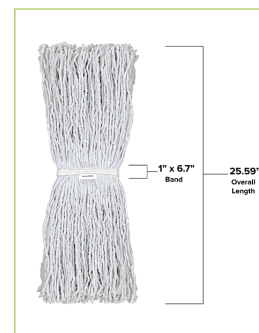

ALP300-SERIES

White, Cut-End Mop Head's with 1" & 5" Headband's, Pack of 12

When looking for a mop head, you want to be reassured you are getting the most bang for your buck. Our White, Cut-End, Mop Head with either a 1" or 5" Headband, is the product that checks off both quality and cost-efficiency. Their versatility allows them to be used in all industries, from hotels and hospitals to schools and restaurants. Our superior blended mop heads 16-ounce absorption capabilities and extended coverage will make cleaning fast and easy. The White, Cut-End, Mop Head's will not only improve your workflow but also save you time. When you pair our mops with one of our quick change or jaw handles, you can swiftly release, change your mop head, and continue with your tasks in no time. The time saved allows you to allocate time to other tasks or even clock out a little early. When using our White, Cut-End, Mop Head's, we encourage you to fully ring it out in our Mop Bucket with Down Press Wringer to ensure its longevity. When you're ready for a new mop head, it's as simple as tossing your old one in the trash can and grabbing a fresh clean one. We've ensured that these mop heads are very economical so that you can replace them as frequently as needed without taking a toll on your budget. Whatever benefits our mop heads will bring, you can be assured you're receiving a fair price along with a top-quality item.

FEATURES

Color: White

Material: Cotton Blend

Quantity: Sold as a pack of 12

Compatible Handles: Jaw and quick-change handles.

Use: Ideal for general purpose cleaning or one-time use.

Time-Saver: Reduces your cleaning time with its ample spread.

Launderability: Can either be hand washed or disposed of after use.

Mop Head: The cut-end mop increases absorbency and is budget-friendly.

Versatile: Utilized by janitors, hotels, restaurants, schools and hospitals. and so much more.