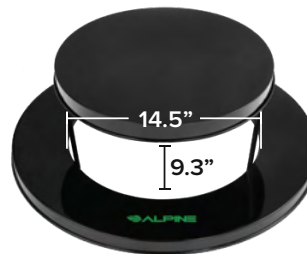

RAIN BONNET LID FOR ROUND DIAMOND STEEL TRASH CAN

Product No.	ALP4460-01-RB-BLK	ALP4460-01-RB-BLU
Product Name	Rain Bonnet Lid for Round Diamond Steel Trash Can, Black	Rain Bonnet Lid for Round Diamond Steel Trash Can, Blue
KIT	No	No
Weight	13.22 lbs.	13.22 lbs.
Dimensions	9.3" H x 23" W x 23" D	9.3" H x 23" W x 23" D
Color	Black	Blue

ALP4460-01-RB-BLK