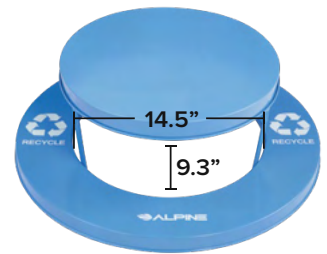

ALP4460-01-BLK

ALP4460-01-BLU

FLAT LID FOR ROUND DIAMOND STEEL TRASH CAN

Product No.	ALP4460-01-FL-BLK	ALP4460-01-FL-BLU
Product Name	Flat Lid for Round Diamond Steel Trash Can, Black	Flat Lid for Round Diamond Steel Trash Can, Blue
KIT	No	No
Weight	8.81 lbs.	8.81 lbs.
Dimensions	1.2" H x 23" W x 23" D	1.2" H x 23" W x 23" D
Color	 Black	 Blue

ALP4460-01-FL-BLK

ALP4460-01-FL-BLU

RAIN BONNET LID FOR ROUND DIAMOND STEEL TRASH CAN

Product No.	ALP4460-01-RB-BLK	ALP4460-01-RB-BLU
Product Name	Rain Bonnet Lid for Round Diamond Steel Trash Can, Black	Rain Bonnet Lid for Round Diamond Steel Trash Can, Blue
KIT	No	No
Weight	13.22 lbs.	13.22 lbs.
Dimensions	9.3" H x 23" W x 23" D	9.3" H x 23" W x 23" D
Color	 Black	 Blue

ALP4460-01-RB-BLK

ALP4460-01-RB-BLU

ALP4460-01-A

ALP4460-01-B

ALP4460-01-C

ALP4460-01-D

ROUND DIAMOND STEEL TRASH CAN WITH LINER

Product No.	ALP4460-01-A	ALP4460-01-B	ALP4460-01-C	ALP4460-01-D
Product Name	Round Diamond Steel Trash Can with Flat Lid and Liner, Black	Round Diamond Steel Trash Can with Rain Bonnet and Liner, Black	Round Diamond Steel Trash Can with Flat Lid and Liner, Blue	Round Diamond Steel Trash Can with Rain Bonnet and Liner, Blue
KIT	Yes	Yes	Yes	Yes
Gross Weight	38.57 lbs.	42.98 lbs.	38.57 lbs.	42.98 lbs.
Base Dimensions	30.10" H x 22" D	30.10" H x 22" D	30.10" H x 22" D	30.10" H x 22" D
Lid Dimensions	1.20" H x 23" D	9.3" H x 23" D	1.20" H x 23" D	9.3" H x 23" D
Color	 Black	 Blue	 Blue	 Blue