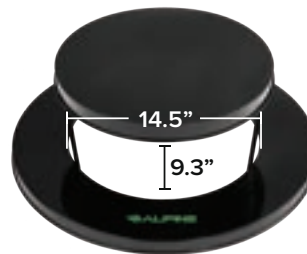

RAIN BONNET LID FOR ROUND DIAMOND STEEL TRASH CAN

Product No.	ALP4460-01-RB-BLK	ALP4460-01-RB-BLU
Product Name	Rain Bonnet Lid for Round Diamond Steel Trash Can, Black	Rain Bonnet Lid for Round Diamond Steel Trash Can, Blue
KIT	No	No
Weight	13.22 lbs.	13.22 lbs.
Dimensions	9.3" H x 23" W x 23" D	9.3" H x 23" W x 23" D
Color	Black	Blue

ALP4460-01-RB-BLK