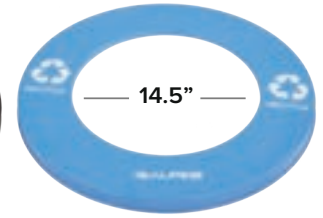

ALP4460-01-FL-BLU