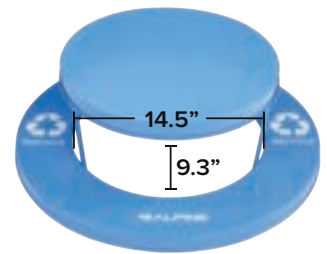

ALP4460-01-BLK

ALP4460-01-BLU

FLAT LID FOR ROUND DIAMOND STEEL TRASH CAN

Product No.	ALP4460-01-FL-BLK	ALP4460-01-FL-BLU
Product Name	Flat Lid for Round Diamond Steel Trash Can, Black	Flat Lid for Round Diamond Steel Trash Can, Blue
KIT	No	No
Weight	8.81 lbs.	8.81 lbs.
Dimensions	1.2" H x 23" W x 23" D	1.2" H x 23" W x 23" D
Color	 Black	 Blue

ALP4460-01-FL-BLK

ALP4460-01-FL-BLU

RAIN BONNET LID FOR ROUND DIAMOND STEEL TRASH CAN

Product No.	ALP4460-01-RB-BLK	ALP4460-01-RB-BLU
Product Name	Rain Bonnet Lid for Round Diamond Steel Trash Can, Black	Rain Bonnet Lid for Round Diamond Steel Trash Can, Blue
KIT	No	No
Weight	13.22 lbs.	13.22 lbs.
Dimensions	9.3" H x 23" W x 23" D	9.3" H x 23" W x 23" D
Color	 Black	 Blue

ALP4460-01-RB-BLK

ALP4460-01-RB-BLU

ALP4460-01-A

ALP4460-01-B

ALP4460-01-C

ALP4460-01-D

ROUND DIAMOND STEEL TRASH CAN WITH LINER

Product No.	ALP4460-01-A	ALP4460-01-B	ALP4460-01-C	ALP4460-01-D
Product Name	Round Diamond Steel Trash Can with Black Flat Lid with Liner, Black	Round Diamond Steel Trash Can with Black Rain Bonnet with Liner, Black	Round Diamond Steel Trash Can with Blue Flat Lid with Liner, Blue	Round Diamond Steel Trash Can with Black Rain Bonnet with Liner, Blue
KIT	Yes	Yes	Yes	Yes
Gross Weight	31.95 lbs.	36.36 lbs.	31.95 lbs.	36.36 lbs.
Base Dimensions	30.10" H x 22" D	30.10" H x 22" D	30.10" H x 22" D	30.10" H x 22" D
Lid Dimensions	1.20" H x 23" D	9.3" H x 23" D	1.20" H x 23" D	9.3" H x 23" D
Color	 Black	 Blue	 Blue	 Blue